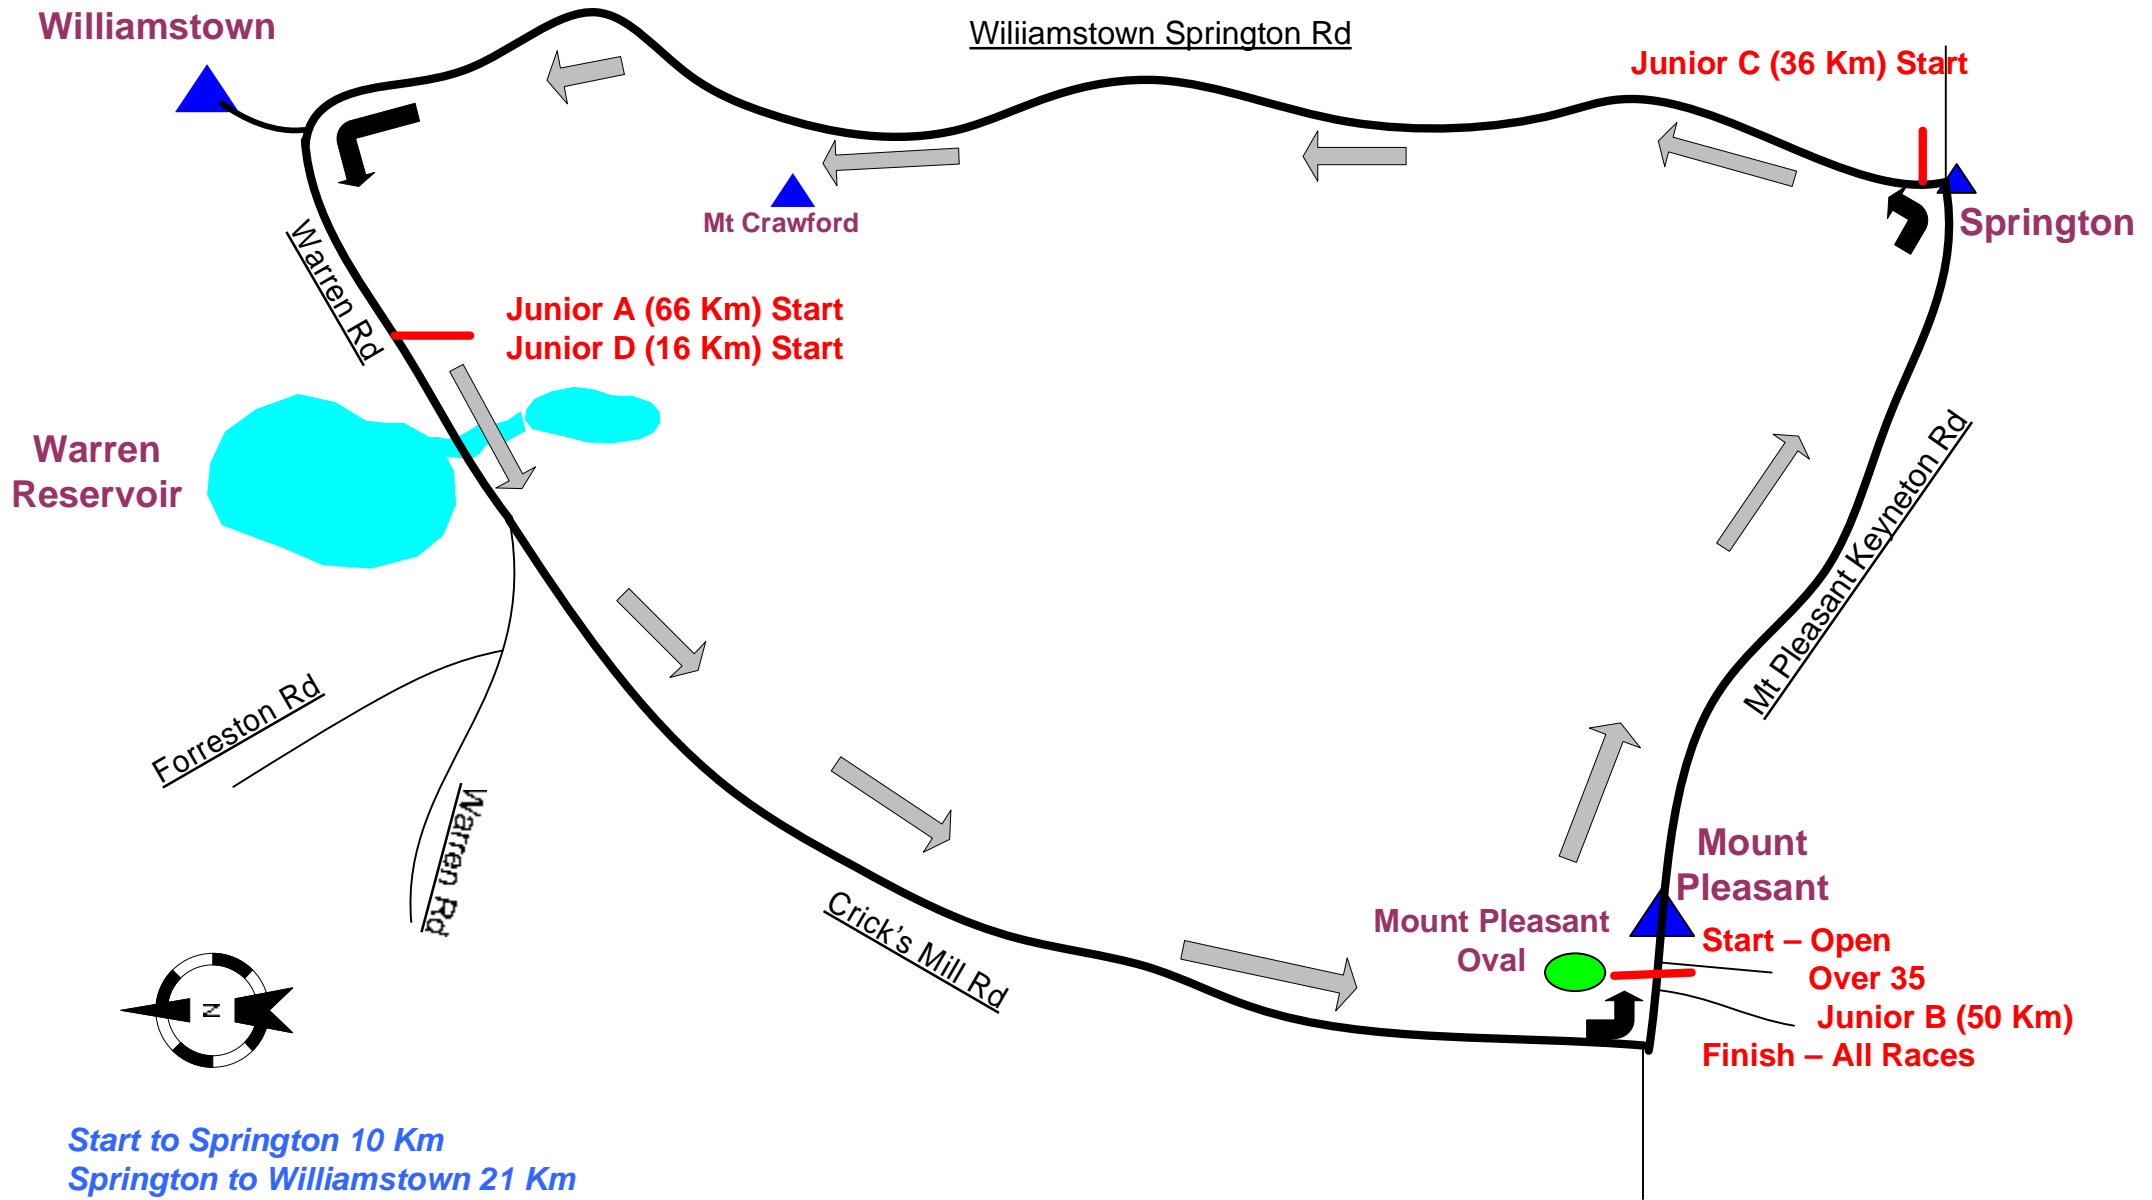

Hector Fletcher Races – Mt Pleasant Saturday 28 August 2010

Start to Springton 10 Km
Springton to Williamstown 21 Km
Williamstown to Mt Pleasant 19 Km
1 lap 50 km

Junior C (36 Km) Start

Junior A (66 Km) Start
Junior D (16 Km) Start

Mount Pleasant

Mount Pleasant Oval

Start – Open
Over 35
Junior B (50 Km)
Finish – All Races